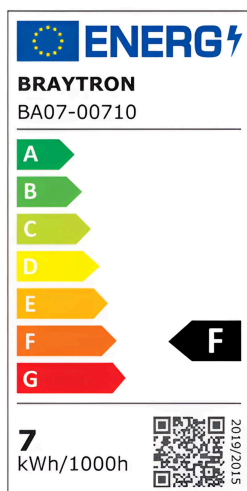

Braytron

TECHNICAL DATA SHEET

MODEL	BA07-00710
DESCRIPTION	BRY-ADVANCE-6,5W-E14-C37T-3000K-LED BULB

BRAYTRON SRL

MUNICIPIUL BUCUREȘTI, SECTOR 6, BLD. IULIU MANIU, NR.616, CORP B, ET.1,BUCUREȘTI, Sector 6(RO)
info@braytron.com
www.braytron.com

General Characteristics

Model No	:	BA07-00710
Main Family	:	Bulbs & Tubes
Sub Family	:	Candle Bulbs
Type	:	C37T
Body Color	:	White
Lamp Shape	:	Non-Directional
Dimmable	:	Not-Dimmable
Light Source	:	LED
Socket	:	E14
Warranty	:	2 Years
Class	:	CLASS II
IP	:	IP20

Product Characteristics

Wattage	:	6.5
Color Temperature	:	3000K
Quse Lumen	:	630
Color Rendering Index (CRI)	:	≥80
Energy Efficiency Level	:	F
Beam Angle	:	180°
Equivalent	:	45 w

Electrical Characteristics

Lifetime	:	15000 h
Voltage	:	220-240V 50/60Hz
Power Factor	:	>0,5
Material	:	PBT-PC
Working Temperature	:	-20°C ~ +40°C

Dimensions & Weight

Diameter	:	37 mm
P. Height	:	126 mm
Weight	:	21 gr

Package Informations