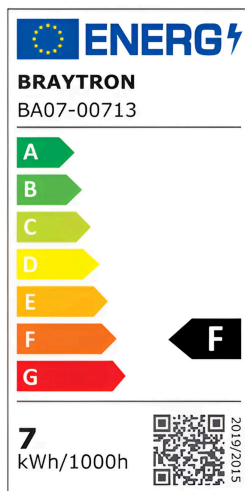

Braytron

TECHNICAL DATA SHEET

MODEL	BA07-00713
DESCRIPTION	BRY-ADVANCE-6,5W-E14-C37T-6500K-LED BULB

BRAYTRON SRL

MUNICIPIUL BUCUREȘTI, SECTOR 6, BLD. IULIU MANIU, NR.616, CORP B, ET.1,BUCUREȘTI, Sector 6(RO)
info@braytron.com
www.braytron.com

General Characteristics

Model No	:	BA07-00713
Main Family	:	Bulbs & Tubes
Sub Family	:	Candle Bulbs
Type	:	C37T
Body Color	:	White
Lamp Shape	:	Non-Directional
Dimmable	:	Not-Dimmable
Light Source	:	LED
Socket	:	E14
Warranty	:	2 Years
Class	:	CLASS II
IP	:	IP20

Product Characteristics

Wattage	:	6.5
Color Temperature	:	6500K
Quse Lumen	:	630
Color Rendering Index (CRI)	:	≥80
Energy Efficiency Level	:	F
Beam Angle	:	180°
Equivalent	:	45 w

Electrical Characteristics

Lifetime	:	15000 h
Voltage	:	220-240V 50/60Hz
Power Factor	:	>0,5
Material	:	PBT-PC
Working Temperature	:	-20°C ~ +40°C

Dimensions & Weight

Diameter	:	37 mm
P. Height	:	126 mm
Weight	:	21 gr

Package Informations