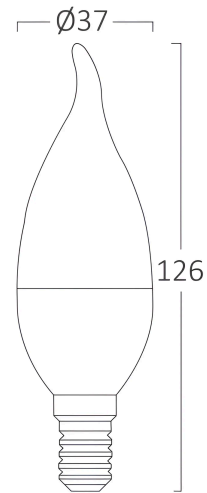

Braytron

TECHNICAL DATA SHEET

MODEL	BA07-00713
DESCRIPTION	BRY-ADVANCE-6,5W-E14-C37T-6500K-LED BULB

BRAYTRON SRL

MUNICIPIUL BUCUREȘTI, SECTOR 6, BLD. IULIU MANIU, NR.616, CORP B, ET.1,BUCUREȘTI, Sector 6(RO)
info@braytron.com
www.braytron.com

General Characteristics

Model No	:	BA07-00713
Main Family	:	Bulbs & Tubes
Sub Family	:	Candle Bulbs
Type	:	C37T
Body Color	:	White
Lamp Shape	:	Non-Directional
Dimmable	:	Not-Dimmable
Light Source	:	LED
Socket	:	E14
Warranty	:	2 Years
Class	:	CLASS II
IP	:	IP20

Product Characteristics

Wattage	:	6.5
Color Temperature	:	6500K
Quse Lumen	:	630
Color Rendering Index (CRI)	:	≥80
Energy Efficiency Level	:	F
Beam Angle	:	180°
Equivalent	:	45 w

Electrical Characteristics

Lifetime	:	15000 h
Voltage	:	220-240V 50/60Hz
Power Factor	:	>0,5
Material	:	PBT-PC
Working Temperature	:	-20°C ~ +40°C

Dimensions & Weight

Diameter	:	37 mm
P. Height	:	126 mm
Weight	:	21 gr

Package Informations