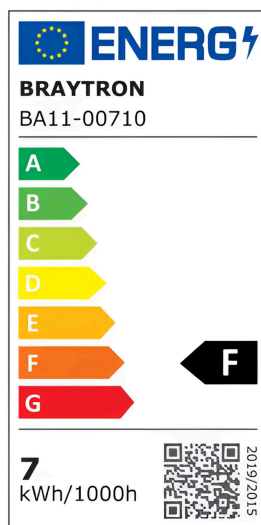

Braytron

TECHNICAL DATA SHEET

MODEL	BA11-00710
DESCRIPTION	BRY-ADVANCE-6,5W-E14-P45-3000K-LED BULB

BRAYTRON SRL

MUNICIPIUL BUCUREȘTI, SECTOR 6, BLD. IULIU MANIU, NR.616, CORP B, ET.1,BUCUREȘTI, Sector 6(RO)
info@braytron.com
www.braytron.com

General Characteristics

Model No	:	BA11-00710
Main Family	:	Bulbs & Tubes
Sub Family	:	Globe Bulbs
Type	:	P45
Body Color	:	White
Lamp Shape	:	Non-Directional
Dimmable	:	Not-Dimmable
Light Source	:	LED
Socket	:	E14
Warranty	:	2 Years
Class	:	CLASS II
IP	:	IP20

Product Characteristics

Wattage	:	6.5
Color Temperature	:	3000K
Quse Lumen	:	630
Color Rendering Index (CRI)	:	≥80
Energy Efficiency Level	:	F
Beam Angle	:	180°
Equivalent	:	45 w

Electrical Characteristics

Lifetime	:	15000 h
Voltage	:	220-240V 50/60Hz
Power Factor	:	>0,5
Material	:	PBT-PC
Working Temperature	:	-20°C ~ +40°C

Dimensions & Weight

Diameter	:	45 mm
P. Height	:	82 mm
Weight	:	16 gr

Package Informations