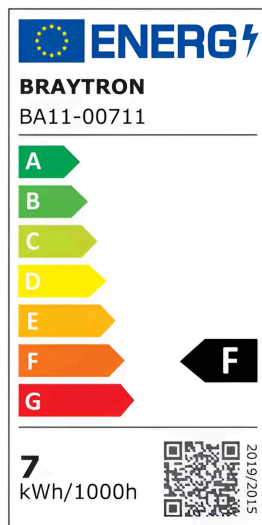

Braytron

TECHNICAL DATA SHEET

MODEL	BA11-00711
DESCRIPTION	BRY-ADVANCE-6,5W-E14-P45-4000K-LED BULB

BRAYTRON SRL

MUNICIPIUL BUCUREȘTI, SECTOR 6, BLD. IULIU MANIU, NR.616, CORP B, ET.1,BUCUREȘTI, Sector 6(RO)
info@braytron.com
www.braytron.com

General Characteristics

Model No	:	BA11-00711
Main Family	:	Bulbs & Tubes
Sub Family	:	Globe Bulbs
Type	:	P45
Body Color	:	White
Lamp Shape	:	Non-Directional
Dimmable	:	Not-Dimmable
Light Source	:	LED
Socket	:	E14
Warranty	:	2 Years
Class	:	CLASS II
IP	:	IP20

Product Characteristics

Wattage	:	6.5
Color Temperature	:	4000K
Quse Lumen	:	630
Color Rendering Index (CRI)	:	≥80
Energy Efficiency Level	:	F
Beam Angle	:	180°
Equivalent	:	45 w

Electrical Characteristics

Lifetime	:	15000 h
Voltage	:	220-240V 50/60Hz
Power Factor	:	>0,5
Material	:	PBT-PC
Working Temperature	:	-20°C ~ +40°C

Dimensions & Weight

Diameter	:	45 mm
P. Height	:	82 mm
Weight	:	16 gr

Package Informations