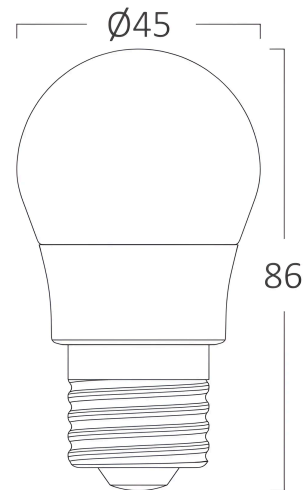

Braytron

TECHNICAL DATA SHEET

MODEL	BA11-00723
DESCRIPTION	BRY-ADVANCE-6,5W-E27-G45-6500K-LED BULB

BRAYTRON SRL

MUNICIPIUL BUCUREȘTI, SECTOR 6, BLD. IULIU MANIU, NR.616, CORP B, ET.1,BUCUREȘTI, Sector 6(RO)
info@braytron.com
www.braytron.com

General Characteristics

Model No	:	BA11-00723
Main Family	:	Bulbs & Tubes
Sub Family	:	Globe Bulbs
Type	:	G45
Body Color	:	White
Lamp Shape	:	Non-Directional
Dimmable	:	Not-Dimmable
Light Source	:	LED
Socket	:	E27
Warranty	:	2 Years
Class	:	CLASS II
IP	:	IP20

Product Characteristics

Wattage	:	6.5
Color Temperature	:	6500K
Quse Lumen	:	630
Color Rendering Index (CRI)	:	≥80
Energy Efficiency Level	:	F
Beam Angle	:	180°
Equivalent	:	45 w

Electrical Characteristics

Lifetime	:	15000 h
Voltage	:	220-240V 50/60Hz
Power Factor	:	>0,5
Material	:	PBT-PC
Working Temperature	:	-20°C ~ +40°C

Dimensions & Weight

Diameter	:	45 mm
P. Height	:	86 mm
Weight	:	17 gr

Package Informations