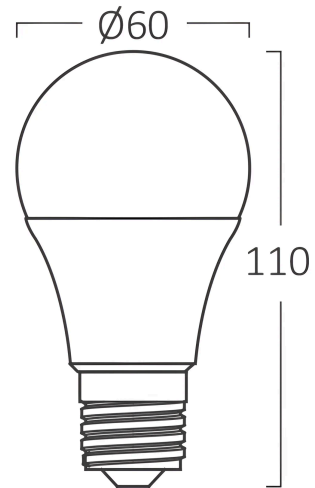

Braytron

TECHNICAL DATA SHEET

MODEL	BA13-01120
DESCRIPTION	BRY-ADVANCE-11W-E27-A60-3000K-LED BULB

BRAYTRON SRL

MUNICIPIUL BUCUREȘTI, SECTOR 6, BLD. IULIU MANIU, NR.616, CORP B, ET.1,BUCUREȘTI, Sector 6(RO)
info@braytron.com
www.braytron.com