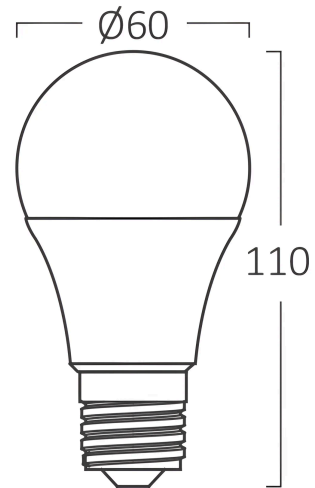

Braytron

TECHNICAL DATA SHEET

MODEL	BA13-01121
DESCRIPTION	BRY-ADVANCE-11W-E27-A60-4000K-LED BULB

BRAYTRON SRL

MUNICIPIUL BUCUREȘTI, SECTOR 6, BLD. IULIU MANIU, NR.616, CORP B, ET.1,BUCUREȘTI, Sector 6(RO)
info@braytron.com
www.braytron.com

General Characteristics

Model No	:	BA13-01121
Main Family	:	Bulbs & Tubes
Sub Family	:	A Shape Bulbs
Type	:	A60
Body Color	:	White
Lamp Shape	:	Non-Directional
Dimmable	:	Not-Dimmable
Light Source	:	LED
Socket	:	E27
Warranty	:	2 Years
Class	:	CLASS II
IP	:	IP20

Product Characteristics

Wattage	:	11
Color Temperature	:	4000K
Quse Lumen	:	1055
Color Rendering Index (CRI)	:	≥80
Energy Efficiency Level	:	F
Beam Angle	:	180°
Equivalent	:	75 w

Electrical Characteristics

Lifetime	:	15000 h
Voltage	:	220-240V 50/60Hz
Power Factor	:	>0,5
Material	:	PBT-PC
Working Temperature	:	-20°C ~ +40°C

Dimensions & Weight

Diameter	:	60 mm
P. Height	:	110 mm
Weight	:	26 gr

Package Informations