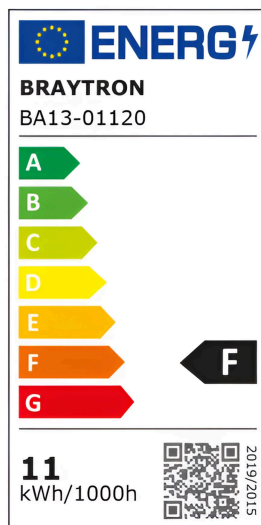

## TECHNICAL DATA SHEET

MODEL

BA13-01123

DESCRIPTION

BRY-ADVANCE-11W-E27-A60-6500K-LED BULB

BRAYTRON SRL

MUNICIPIUL BUCUREȘTI, SECTOR 6, BLD. IULIU MANIU, NR.616, CORP B, ET.1,BUCUREȘTI, Sector 6(RO)  
info@braytron.com  
www.braytron.com

### General Characteristics

Model No	:	BA13-01123
Main Family	:	Bulbs & Tubes
Sub Family	:	A Shape Bulbs
Type	:	A60
Body Color	:	White
Lamp Shape	:	Non-Directional
Dimmable	:	Not-Dimmable
Light Source	:	LED
Socket	:	E27
Warranty	:	2 Years
Class	:	CLASS II
IP	:	IP20

### Product Characteristics

Wattage	:	11
Color Temperature	:	6500K
Quse Lumen	:	1055
Color Rendering Index (CRI)	:	≥80
Energy Efficiency Level	:	F
Beam Angle	:	180°
Equivalent	:	75 w

### Dimensions & Weight

Diameter	:	60 mm
P. Height	:	110 mm
Weight	:	26 gr