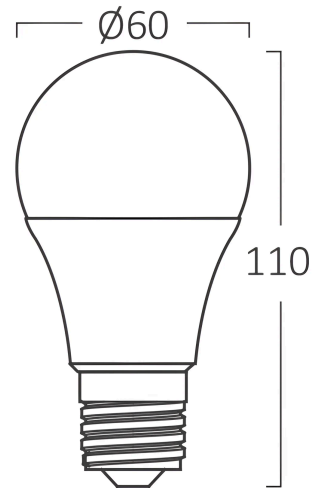

Braytron

TECHNICAL DATA SHEET

MODEL

BA13-01123

DESCRIPTION

BRY-ADVANCE-11W-E27-A60-6500K-LED BULB

BRAYTRON SRL

MUNICIPIUL BUCUREȘTI, SECTOR 6, BLD. IULIU MANIU, NR.616, CORP B, ET.1,BUCUREȘTI, Sector 6(RO)
info@braytron.com
www.braytron.com