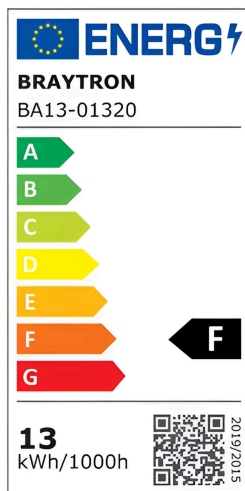

Braytron

TECHNICAL DATA SHEET

MODEL	BA13-01320
DESCRIPTION	BRY-ADVANCE-13W-E27-A60-3000K-LED BULB

BRAYTRON SRL

MUNICIPIUL BUCUREȘTI, SECTOR 6, BLD. IULIU MANIU, NR.616, CORP B, ET.1,BUCUREȘTI, Sector 6(RO)
info@braytron.com
www.braytron.com

General Characteristics

Model No	:	BA13-01320
Main Family	:	Bulbs & Tubes
Sub Family	:	A Shape Bulbs
Type	:	A60
Body Color	:	White
Lamp Shape	:	Non-Directional
Dimmable	:	Not-Dimmable
Light Source	:	LED
Socket	:	E27
Warranty	:	2 Years
Class	:	CLASS II
IP	:	IP20

Product Characteristics

Wattage	:	13
Color Temperature	:	3000K
Quse Lumen	:	1350
Color Rendering Index (CRI)	:	≥80
Energy Efficiency Level	:	F
Beam Angle	:	180°
Equivalent	:	90 w

Electrical Characteristics

Lifetime	:	15000 h
Voltage	:	220-240V 50/60Hz
Power Factor	:	>0,5
Material	:	PBT-PC
Working Temperature	:	-20°C ~ +40°C
Current	:	87 mA

Dimensions & Weight

Diameter	:	60 mm
P. Length	:	118 mm
P. Height	:	118 mm
Weight	:	33 gr