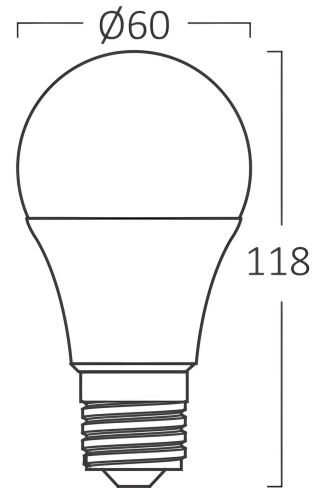

Braytron

TECHNICAL DATA SHEET

MODEL	BA13-01320
DESCRIPTION	BRY-ADVANCE-13W-E27-A60-3000K-LED BULB

BRAYTRON SRL

MUNICIPIUL BUCUREȘTI, SECTOR 6, BLD. IULIU MANIU, NR.616, CORP B, ET.1,BUCUREȘTI, Sector 6(RO)
info@braytron.com
www.braytron.com

General Characteristics

Model No	:	BA13-01320
Main Family	:	Bulbs & Tubes
Sub Family	:	A Shape Bulbs
Type	:	A60
Body Color	:	White
Lamp Shape	:	Non-Directional
Dimmable	:	Not-Dimmable
Light Source	:	LED
Socket	:	E27
Warranty	:	2 Years
Class	:	CLASS II
IP	:	IP20

Product Characteristics

Wattage	:	13
Color Temperature	:	3000K
Quse Lumen	:	1350
Color Rendering Index (CRI)	:	≥80
Energy Efficiency Level	:	F
Beam Angle	:	180°
Equivalent	:	90 w

Electrical Characteristics

Lifetime	:	15000 h
Voltage	:	220-240V 50/60Hz
Power Factor	:	>0,5
Material	:	PBT-PC
Working Temperature	:	-20°C ~ +40°C
Current	:	87 mA

Dimensions & Weight

Diameter	:	60 mm
P. Length	:	118 mm
P. Height	:	118 mm
Weight	:	33 gr