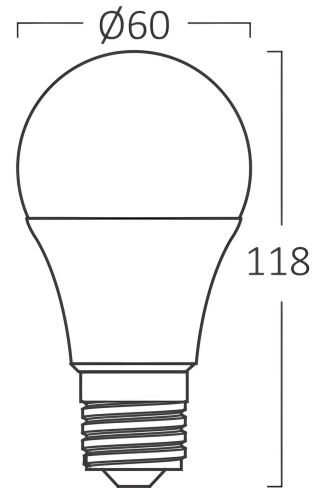

Braytron

TECHNICAL DATA SHEET

MODEL	BA13-01323
DESCRIPTION	BRY-ADVANCE-13W-E27-A60-6500K-LED BULB

BRAYTRON SRL

MUNICIPIUL BUCUREȘTI, SECTOR 6, BLD. IULIU MANIU, NR.616, CORP B, ET.1,BUCUREȘTI, Sector 6(RO)
info@braytron.com
www.braytron.com