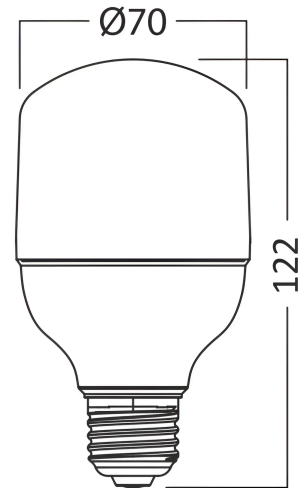

Braytron

TECHNICAL DATA SHEET

MODEL	BA13-12021
DESCRIPTION	BRY-ADVANCE-20W-E27-T70-4000K-LED BULB

BRAYTRON SRL

MUNICIPIUL BUCUREȘTI, SECTOR 6, BLD. IULIU MANIU, NR.616, CORP B, ET.1,BUCUREȘTI, Sector 6(RO)
info@braytron.com
www.braytron.com