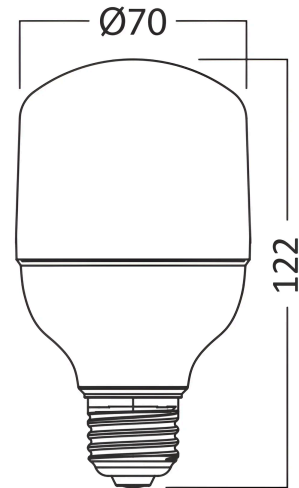

Braytron

TECHNICAL DATA SHEET

MODEL	BA13-12023
DESCRIPTION	BRY-ADVANCE-20W-E27-T70-6500K-LED BULB

BRAYTRON SRL

MUNICIPIUL BUCUREȘTI, SECTOR 6, BLD. IULIU MANIU, NR.616, CORP B, ET.1,BUCUREȘTI,Sector 6(RO)
info@braytron.com
www.braytron.com