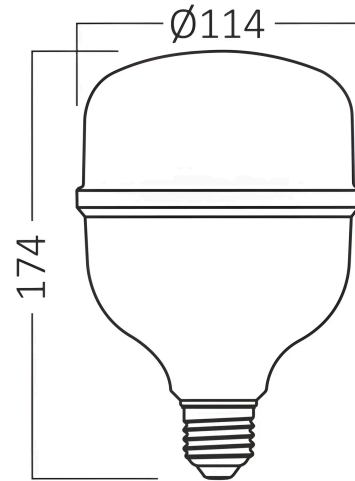

Braytron

TECHNICAL DATA SHEET

MODEL	BA13-14020
DESCRIPTION	BRY-ADVANCE-40W-E27-T115-3000K-LED BULB

BRAYTRON SRL

MUNICIPIUL BUCUREȘTI, SECTOR 6, BLD. IULIU MANIU, NR.616, CORP B, ET.1,BUCUREȘTI, Sector 6(RO)
info@braytron.com
www.braytron.com