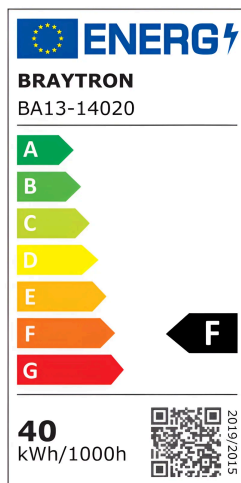

## TECHNICAL DATA SHEET

MODEL	BA13-14020
DESCRIPTION	BRY-ADVANCE-40W-E27-T115-3000K-LED BULB

BRAYTRON SRL

MUNICIPIUL BUCUREȘTI, SECTOR 6, BLD. IULIU MANIU, NR.616, CORP B, ET.1,BUCUREȘTI, Sector 6(RO)  
info@braytron.com  
www.braytron.com

### General Characteristics

Model No	:	BA13-14020
Main Family	:	Bulbs & Tubes
Sub Family	:	T Shape Bulbs
Type	:	T115
Body Color	:	White
Lamp Shape	:	Non-Directional
Dimmable	:	Not-Dimmable
Light Source	:	LED
Socket	:	E27
Warranty	:	2 Years
Class	:	CLASS II
IP	:	IP20

### Product Characteristics

Wattage	:	40
Color Temperature	:	3000K
Quse Lumen	:	4260
Color Rendering Index (CRI)	:	≥80
Energy Efficiency Level	:	F
Beam Angle	:	180°
Equivalent	:	250 w

### Dimensions & Weight

Diameter	:	114 mm
P. Height	:	174 mm
Weight	:	118 gr