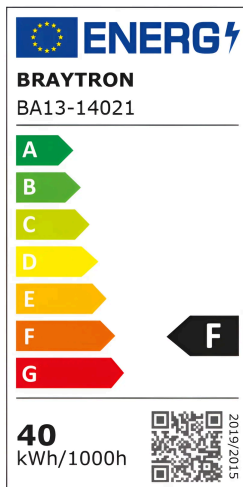

## TECHNICAL DATA SHEET

MODEL	BA13-14021
DESCRIPTION	BRY-ADVANCE-40W-E27-T115-4000K-LED BULB

BRAYTRON SRL

MUNICIPIUL BUCUREȘTI, SECTOR 6, BLD. IULIU MANIU, NR.616, CORP B, ET.1,BUCUREȘTI, Sector 6(RO)  
info@braytron.com  
www.braytron.com

### General Characteristics

Model No	:	BA13-14021
Main Family	:	Bulbs & Tubes
Sub Family	:	T Shape Bulbs
Type	:	T115
Body Color	:	White
Lamp Shape	:	Non-Directional
Dimmable	:	Not-Dimmable
Light Source	:	LED
Socket	:	E27
Warranty	:	2 Years
Class	:	CLASS II
IP	:	IP20

### Product Characteristics

Wattage	:	40
Color Temperature	:	4000K
Quse Lumen	:	4260
Color Rendering Index (CRI)	:	≥80
Energy Efficiency Level	:	F
Beam Angle	:	180°
Equivalent	:	250 w

### Dimensions & Weight

Diameter	:	114 mm
P. Height	:	174 mm
Weight	:	118 gr