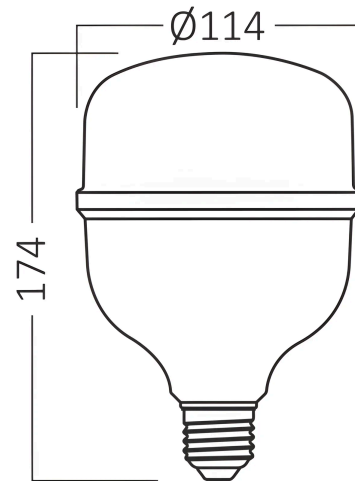

Braytron

TECHNICAL DATA SHEET

MODEL	BA13-14023
DESCRIPTION	BRY-ADVANCE-40W-E27-T115-6500K-LED BULB

BRAYTRON SRL

MUNICIPIUL BUCUREȘTI, SECTOR 6, BLD. IULIU MANIU, NR.616, CORP B, ET.1,BUCUREȘTI, Sector 6(RO)
info@braytron.com
www.braytron.com