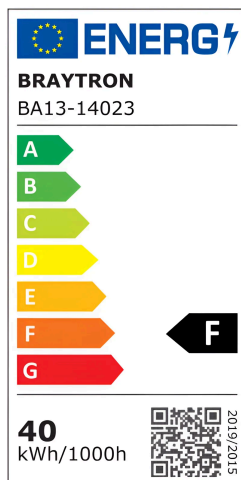

## TECHNICAL DATA SHEET

MODEL	BA13-14023
DESCRIPTION	BRY-ADVANCE-40W-E27-T115-6500K-LED BULB

BRAYTRON SRL

MUNICIPIUL BUCUREȘTI, SECTOR 6, BLD. IULIU MANIU, NR.616, CORP B, ET.1,BUCUREȘTI, Sector 6(RO)  
info@braytron.com  
www.braytron.com

### General Characteristics

Model No	:	BA13-14023
Main Family	:	Bulbs & Tubes
Sub Family	:	T Shape Bulbs
Type	:	T115
Body Color	:	White
Lamp Shape	:	Non-Directional
Dimmable	:	Not-Dimmable
Light Source	:	LED
Socket	:	E27
Warranty	:	2 Years
Class	:	CLASS II
IP	:	IP20

### Product Characteristics

Wattage	:	40
Color Temperature	:	6500K
Quse Lumen	:	4260
Color Rendering Index (CRI)	:	≥80
Energy Efficiency Level	:	F
Beam Angle	:	180°
Equivalent	:	250 w