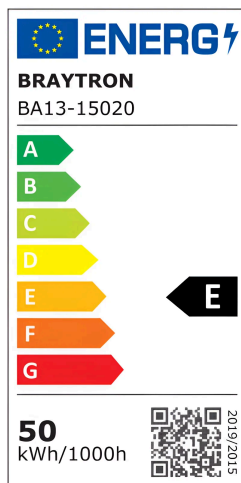

## TECHNICAL DATA SHEET

MODEL	BA13-15020
DESCRIPTION	BRY-ADVANCE-50W-E27-T120-3000K-LED BULB

BRAYTRON SRL

MUNICIPIUL BUCUREȘTI, SECTOR 6, BLD. IULIU MANIU, NR.616, CORP B, ET.1,BUCUREȘTI, Sector 6(RO)  
info@braytron.com  
www.braytron.com

### General Characteristics

Model No	:	BA13-15020
Main Family	:	Bulbs & Tubes
Sub Family	:	T Shape Bulbs
Type	:	T120
Body Color	:	White
Lamp Shape	:	Non-Directional
Dimmable	:	Not-Dimmable
Light Source	:	LED
Socket	:	E27
Warranty	:	2 Years
Class	:	CLASS II
IP	:	IP20

### Product Characteristics

Wattage	:	50
Color Temperature	:	3000K
Quse Lumen	:	5500
Color Rendering Index (CRI)	:	≥80
Energy Efficiency Level	:	E
Beam Angle	:	180°
Equivalent	:	320 w

### Dimensions & Weight

Diameter	:	125 mm
P. Height	:	198 mm
Weight	:	153 gr