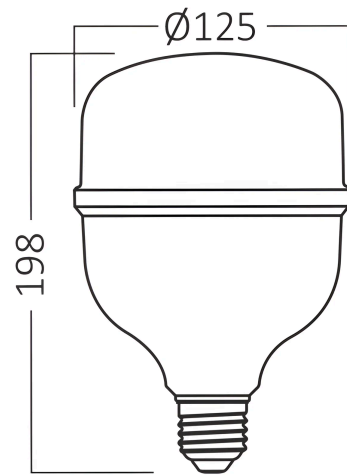

Braytron

TECHNICAL DATA SHEET

MODEL	BA13-15020
DESCRIPTION	BRY-ADVANCE-50W-E27-T120-3000K-LED BULB

BRAYTRON SRL

MUNICIPIUL BUCUREȘTI, SECTOR 6, BLD. IULIU MANIU, NR.616, CORP B, ET.1,BUCUREȘTI, Sector 6(RO)
info@braytron.com
www.braytron.com