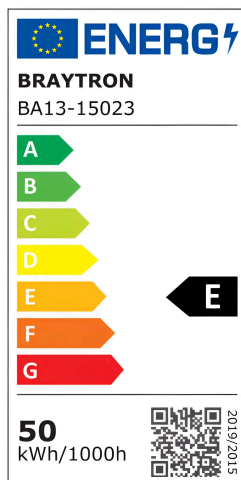

Braytron

TECHNICAL DATA SHEET

MODEL	BA13-15023
DESCRIPTION	BRY-ADVANCE-50W-E27-T120-6500K-LED BULB

BRAYTRON SRL

MUNICIPIUL BUCUREȘTI, SECTOR 6, BLD. IULIU MANIU, NR.616, CORP B, ET.1,BUCUREȘTI, Sector 6(RO)
info@braytron.com
www.braytron.com

General Characteristics

Model No	:	BA13-15023
Main Family	:	Bulbs & Tubes
Sub Family	:	T Shape Bulbs
Type	:	T120
Body Color	:	White
Lamp Shape	:	Non-Directional
Dimmable	:	Not-Dimmable
Light Source	:	LED
Socket	:	E27
Warranty	:	2 Years
Class	:	CLASS II
IP	:	IP20

Product Characteristics

Wattage	:	50
Color Temperature	:	6500K
Quse Lumen	:	5500
Color Rendering Index (CRI)	:	≥80
Energy Efficiency Level	:	E
Beam Angle	:	180°
Equivalent	:	320 w

Electrical Characteristics

Lifetime	:	15000 h
Voltage	:	220-240V 50/60Hz
Power Factor	:	>0,5
Material	:	PBT
Working Temperature	:	-20°C ~ +40°C
Current	:	390 mA

Dimensions & Weight

Diameter	:	125 mm
P. Height	:	198 mm
Weight	:	153 gr