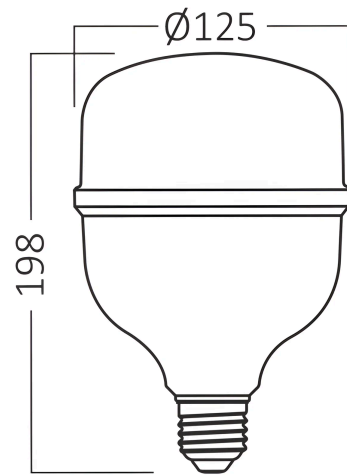

Braytron

TECHNICAL DATA SHEET

MODEL	BA13-15023
DESCRIPTION	BRY-ADVANCE-50W-E27-T120-6500K-LED BULB

BRAYTRON SRL

MUNICIPIUL BUCUREȘTI, SECTOR 6, BLD. IULIU MANIU, NR.616, CORP B, ET.1,BUCUREȘTI, Sector 6(RO)
info@braytron.com
www.braytron.com

General Characteristics

Model No	:	BA13-15023
Main Family	:	Bulbs & Tubes
Sub Family	:	T Shape Bulbs
Type	:	T120
Body Color	:	White
Lamp Shape	:	Non-Directional
Dimmable	:	Not-Dimmable
Light Source	:	LED
Socket	:	E27
Warranty	:	2 Years
Class	:	CLASS II
IP	:	IP20

Product Characteristics

Wattage	:	50
Color Temperature	:	6500K
Quse Lumen	:	5500
Color Rendering Index (CRI)	:	≥80
Energy Efficiency Level	:	E
Beam Angle	:	180°
Equivalent	:	320 w

Electrical Characteristics

Lifetime	:	15000 h
Voltage	:	220-240V 50/60Hz
Power Factor	:	>0,5
Material	:	PBT
Working Temperature	:	-20°C ~ +40°C
Current	:	390 mA

Dimensions & Weight

Diameter	:	125 mm
P. Height	:	198 mm
Weight	:	153 gr