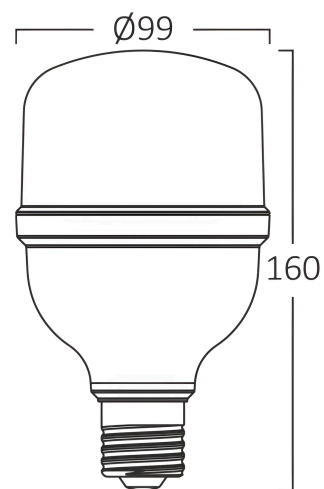

Braytron

TECHNICAL DATA SHEET

MODEL

BA13-33023

DESCRIPTION

BRY-ADVANCE-30W-E27-T100-PLS-6500K-LED BULB

BRAYTRON SRL

MUNICIPIUL BUCUREȘTI, SECTOR 6, BLD. IULIU MANIU, NR.616, CORP B, ET.1,BUCUREȘTI, Sector 6(RO)
info@braytron.com
www.braytron.com