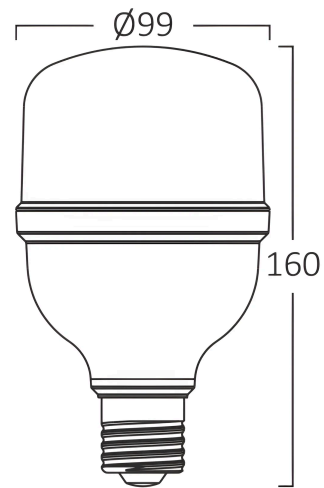

Braytron

TECHNICAL DATA SHEET

MODEL

BA13-33023

DESCRIPTION

BRY-ADVANCE-30W-E27-T100-PLS-6500K-LED BULB

BRAYTRON SRL

MUNICIPIUL BUCUREȘTI, SECTOR 6, BLD. IULIU MANIU, NR.616, CORP B, ET.1,BUCUREȘTI, Sector 6(RO)
info@braytron.com
www.braytron.com