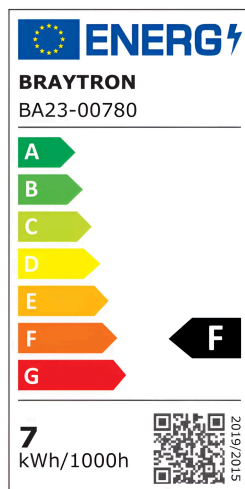

Braytron

TECHNICAL DATA SHEET

MODEL	BA23-00780
DESCRIPTION	BRY-PREMIUM-7W-3IN1-110D-MR16 LED MODUL

Braytron

LED MODUL LIGHT
MODEL NO: BA23-00780

7w - 700lm
Equivalent 70w

3CCT SWITCH
3000K 4000K 6500K

MR16 LED MODUL
110° BEAM ANGLE

Ø50
26
PREMIUM

BRAYTRON SRL

MUNICIPIUL BUCUREȘTI, SECTOR 6, BLD. IULIU MANIU, NR.616, CORP B, ET.1,BUCUREȘTI, Sector 6(RO)
info@braytron.com
www.braytron.com

General Characteristics

Model No	:	BA23-00780
Main Family	:	Bulbs & Tubes
Sub Family	:	MR16 Modul
Type	:	Led Modul
Body Color	:	White
Lamp Shape	:	Non-Directional
Dimmable	:	Not-Dimmable
Light Source	:	LED
Socket	:	N/A
Warranty	:	2 Years
Class	:	CLASS II
IP	:	IP20

Product Characteristics

Wattage	:	7
Color Temperature	:	3IN1
Quse Lumen	:	700
Color Rendering Index (CRI)	:	≥80
Energy Efficiency Level	:	F
Beam Angle	:	110°
Equivalent	:	70 w

Electrical Characteristics

Lifetime	:	15000 h
Voltage	:	220-240V 50/60Hz
Power Factor	:	>0,5
Material	:	PA+PC
Working Temperature	:	-20°C ~ +40°C

Dimensions & Weight

Diameter	:	50 mm
P. Height	:	26 mm
Weight	:	28 gr

Package Informations