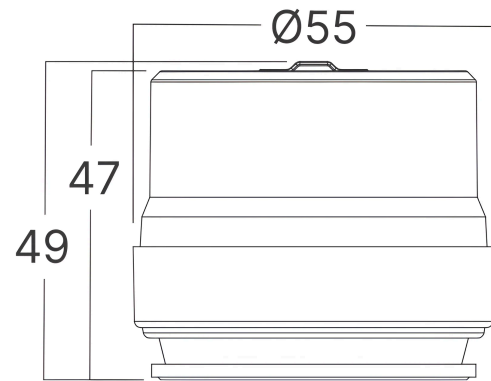

BRAYTRON SRL

MUNICIPIUL BUCUREȘTI, SECTOR 6, BLD. IULIU MANIU, NR.616, CORP B, ET.1,BUCUREȘTI, Sector 6(RO)
info@braytron.com
www.braytron.com