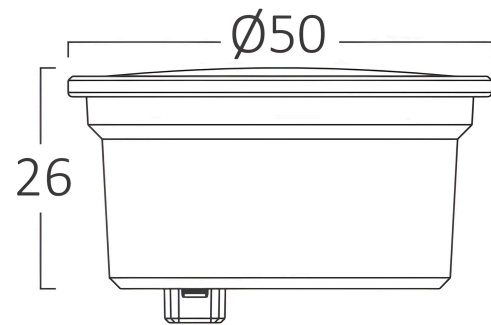

Braytron

TECHNICAL DATA SHEET

MODEL	BA23-10780
DESCRIPTION	BRY-PREMIUM-7W-3IN1-60D-MR16 LED MODUL

BRAYTRON SRL

MUNICIPIUL BUCUREȘTI, SECTOR 6, BLD. IULIU MANIU, NR.616, CORP B, ET.1,BUCUREȘTI,Sector 6(RO)
info@braytron.com
www.braytron.com

General Characteristics

Model No	:	BA23-10780
Main Family	:	Bulbs & Tubes
Sub Family	:	MR16 Modul
Type	:	Led Modul
Body Color	:	White
Lamp Shape	:	Directional
Dimmable	:	Not-Dimmable
Light Source	:	LED
Socket	:	N/A
Warranty	:	2 Years
Class	:	CLASS II
IP	:	IP20

Product Characteristics

Wattage	:	7
Color Temperature	:	3IN1
Quse Lumen	:	790
Color Rendering Index (CRI)	:	≥80
Energy Efficiency Level	:	E
Beam Angle	:	45°
Equivalent	:	70 w

Electrical Characteristics

Lifetime	:	15000 h
Voltage	:	220-240V 50/60Hz
Power Factor	:	>0,5
Material	:	PA+PC
Working Temperature	:	-20°C ~ +40°C

Dimensions & Weight

Diameter	:	50 mm
P. Height	:	26 mm
Weight	:	33 gr

Package Informations

N.W.	:	3,3 kgs
G.W.	:	4,5 kgs
PCS/CTN	:	100
Length	:	53,5 cm
Width	:	28 cm
Height	:	13,5 cm
EAN	:	5949097734427

BRAYTRON SRL