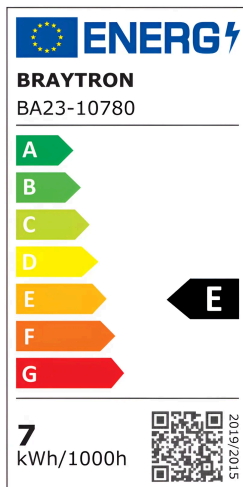

Braytron

TECHNICAL DATA SHEET

MODEL	BA23-10780
DESCRIPTION	BRY-PREMIUM-7W-3IN1-60D-MR16 LED MODUL

BRAYTRON SRL

MUNICIPIUL BUCUREȘTI, SECTOR 6, BLD. IULIU MANIU, NR.616, CORP B, ET.1,BUCUREȘTI,Sector 6(RO)
info@braytron.com
www.braytron.com

General Characteristics

Model No	:	BA23-10780
Main Family	:	Bulbs & Tubes
Sub Family	:	MR16 Modul
Type	:	Led Modul
Body Color	:	White
Lamp Shape	:	Directional
Dimmable	:	Not-Dimmable
Light Source	:	LED
Socket	:	N/A
Warranty	:	2 Years
Class	:	CLASS II
IP	:	IP20

Product Characteristics

Wattage	:	7
Color Temperature	:	3IN1
Quse Lumen	:	790
Color Rendering Index (CRI)	:	≥80
Energy Efficiency Level	:	E
Beam Angle	:	45°
Equivalent	:	70 w

Electrical Characteristics

Lifetime	:	15000 h
Voltage	:	220-240V 50/60Hz
Power Factor	:	>0,5
Material	:	PA+PC
Working Temperature	:	-20°C ~ +40°C

Dimensions & Weight

Diameter	:	50 mm
P. Height	:	26 mm
Weight	:	33 gr

Package Informations

N.W.	:	3,3 kgs
G.W.	:	4,5 kgs
PCS/CTN	:	100
Length	:	53,5 cm
Width	:	28 cm
Height	:	13,5 cm
EAN	:	5949097734427

BRAYTRON SRL