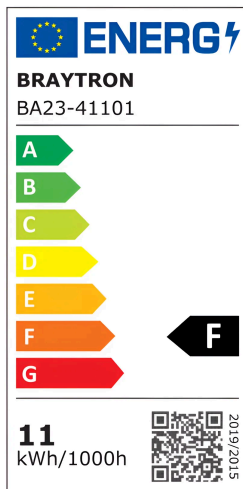

Braytron

TECHNICAL DATA SHEET

MODEL	BA23-41101
DESCRIPTION	BRY-PREMIUM-ALM-11W-3000K-38D-MR16 LED MODUL

BRAYTRON SRL

MUNICIPIUL BUCUREȘTI, SECTOR 6, BLD. IULIU MANIU, NR.616, CORP B, ET.1,BUCUREȘTI,Sector 6(RO)
info@braytron.com
www.braytron.com

General Characteristics

Model No	:	BA23-41101
Main Family	:	Bulbs & Tubes
Sub Family	:	MR16 Bulbs
Type	:	Led Modul
Body Color	:	White
Lamp Shape	:	Directional
Dimmable	:	Not-Dimmable
Light Source	:	LED
Socket	:	N/A
Warranty	:	3 Years
Class	:	CLASS II
IP	:	IP20

Product Characteristics

Wattage	:	11
Color Temperature	:	3000K
Quse Lumen	:	1000
Color Rendering Index (CRI)	:	≥90
Energy Efficiency Level	:	F
Beam Angle	:	38°

Electrical Characteristics

Lifetime	:	20000 h
Voltage	:	220-240V 50/60Hz
Power Factor	:	>0,5
Material	:	Aluminium+PC
Working Temperature	:	-20°C ~ +40°C

Dimensions & Weight

Diameter	:	68 mm
P. Height	:	40 mm
Cutout	:	63 mm
Weight	:	120 gr

Package Informations

N.W.	:	6 kgs
G.W.	:	6,9 kgs
PCS/CTN	:	50
Length	:	37 cm
Width	:	25 cm
Height	:	16 cm
EAN	:	5949097748554