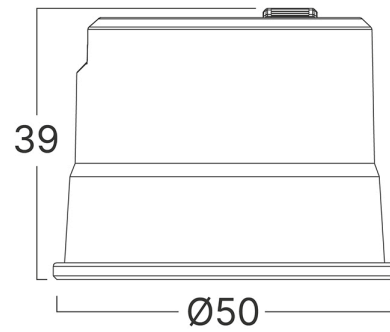

Braytron

TECHNICAL DATA SHEET

MODEL	BA23-70780
DESCRIPTION	BRY-PREMIUM-G1-7W-DIM-3IN1-45D-LED MODUL

BRAYTRON SRL

MUNICIPIUL BUCUREȘTI, SECTOR 6, BLD. IULIU MANIU, NR.616, CORP B, ET.1,BUCUREȘTI,Sector 6(RO)
info@braytron.com
www.braytron.com