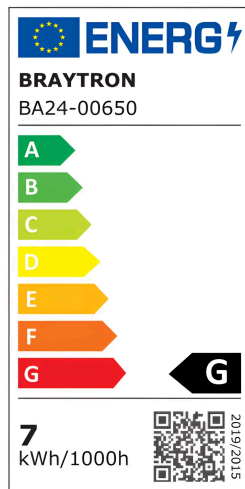

Braytron

TECHNICAL DATA SHEET

MODEL	BA24-00650
DESCRIPTION	BRY-ADVANCE-6,5W-GU10-110D-3000K-LED BULB

BRAYTRON SRL

MUNICIPIUL BUCUREȘTI, SECTOR 6, BLD. IULIU MANIU, NR.616, CORP B, ET.1,BUCUREȘTI,Sector 6(RO)
info@braytron.com
www.braytron.com

General Characteristics

Model No	:	BA24-00650
Main Family	:	Bulbs & Tubes
Sub Family	:	GU10 Bulbs
Type	:	GU10
Body Color	:	White
Lamp Shape	:	Non-Directional
Dimmable	:	Not-Dimmable
Light Source	:	LED
Socket	:	GU10
Warranty	:	2 Years
IP	:	IP20

Product Characteristics

Wattage	:	6.5
Color Temperature	:	3000K
Quse Lumen	:	550
Color Rendering Index (CRI)	:	≥80
Energy Efficiency Level	:	G
Beam Angle	:	110°
Equivalent	:	70 w

Electrical Characteristics

Lifetime	:	15000 h
Voltage	:	220-240V 50/60Hz
Power Factor	:	>0,5
Material	:	PA+PC
Working Temperature	:	-20°C ~ +40°C

Dimensions & Weight

Diameter	:	50 mm
P. Height	:	56 mm
Weight	:	24 gr

Package Informations