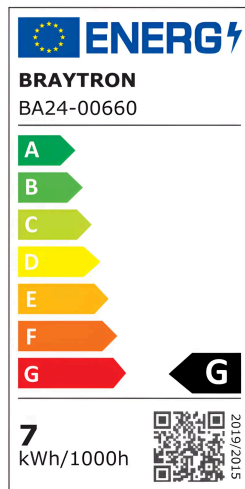

Braytron

TECHNICAL DATA SHEET

MODEL	BA24-00660
DESCRIPTION	BRY-ADVANCE-6,5W-GU5.3-110D-3000K-LED BULB

BRAYTRON SRL

MUNICIPIUL BUCUREȘTI, SECTOR 6, BLD. IULIU MANIU, NR.616, CORP B, ET.1,BUCUREȘTI, Sector 6(RO)
info@braytron.com
www.braytron.com

General Characteristics

Model No	:	BA24-00660
Main Family	:	Bulbs & Tubes
Sub Family	:	MR16 Bulbs
Type	:	GU5.3
Body Color	:	White
Lamp Shape	:	Non-Directional
Dimmable	:	Not-Dimmable
Light Source	:	LED
Socket	:	GU5.3
Warranty	:	2 Years
IP	:	IP20

Product Characteristics

Wattage	:	6.5
Color Temperature	:	3000K
Quse Lumen	:	550
Color Rendering Index (CRI)	:	≥80
Energy Efficiency Level	:	G
Beam Angle	:	110°
Equivalent	:	70 w

Electrical Characteristics

Lifetime	:	15000 h
Voltage	:	220-240V 50/60Hz
Power Factor	:	>0,5
Material	:	PA+PC
Working Temperature	:	-20°C ~ +40°C

Dimensions & Weight

Diameter	:	50 mm
P. Height	:	48 mm
Weight	:	19 gr

Package Informations