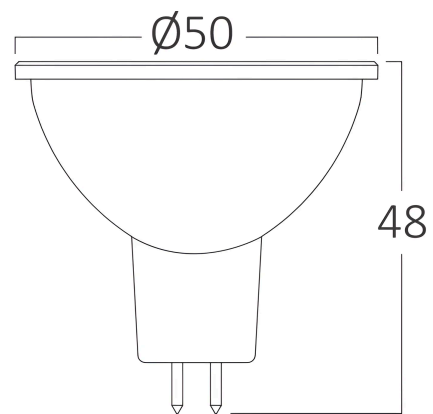

Braytron

TECHNICAL DATA SHEET

MODEL	BA24-00660
DESCRIPTION	BRY-ADVANCE-6,5W-GU5.3-110D-3000K-LED BULB

BRAYTRON SRL

MUNICIPIUL BUCUREȘTI, SECTOR 6, BLD. IULIU MANIU, NR.616, CORP B, ET.1,BUCUREȘTI, Sector 6(RO)
info@braytron.com
www.braytron.com