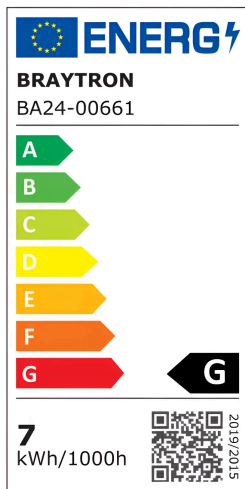

Braytron

TECHNICAL DATA SHEET

MODEL	BA24-00661
DESCRIPTION	BRY-ADVANCE-6,5W-GU5.3-110D-4000K-LED BULB

BRAYTRON SRL

MUNICIPIUL BUCUREȘTI, SECTOR 6, BLD. IULIU MANIU, NR.616, CORP B, ET.1,BUCUREȘTI,Sector 6(RO)
info@braytron.com
www.braytron.com

General Characteristics

Model No	:	BA24-00661
Main Family	:	Bulbs & Tubes
Sub Family	:	MR16 Bulbs
Type	:	GU5.3
Body Color	:	White
Lamp Shape	:	Non-Directional
Dimmable	:	Not-Dimmable
Light Source	:	LED
Socket	:	GU5.3
Warranty	:	2 Years
Class	:	CLASS II
IP	:	IP20

Product Characteristics

Wattage	:	6.5
Color Temperature	:	4000K
Quse Lumen	:	550
Color Rendering Index (CRI)	:	≥80
Energy Efficiency Level	:	G
Beam Angle	:	110°
Equivalent	:	70 w

Electrical Characteristics

Lifetime	:	15000 h
Voltage	:	220-240V 50/60Hz
Power Factor	:	>0,5
Material	:	PA+PC
Working Temperature	:	-20°C ~ +40°C
Current	:	57 mA

Dimensions & Weight

Diameter	:	50 mm
P. Height	:	48 mm
Weight	:	19 gr