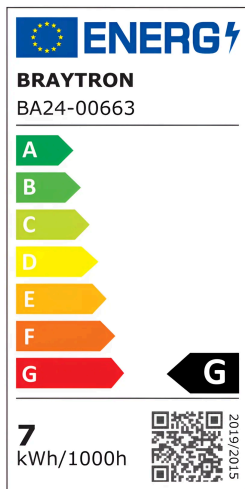

Braytron

TECHNICAL DATA SHEET

MODEL	BA24-00663
DESCRIPTION	BRY-ADVANCE-6,5W-GU5.3-110D-6500K-LED BULB

BRAYTRON SRL

MUNICIPIUL BUCUREȘTI, SECTOR 6, BLD. IULIU MANIU, NR.616, CORP B, ET.1,BUCUREȘTI, Sector 6(RO)
info@braytron.com
www.braytron.com

General Characteristics

Model No	:	BA24-00663
Main Family	:	Bulbs & Tubes
Sub Family	:	MR16 Bulbs
Type	:	GU5.3
Body Color	:	White
Lamp Shape	:	Non-Directional
Dimmable	:	Not-Dimmable
Light Source	:	LED
Socket	:	GU5.3
Warranty	:	2 Years
IP	:	IP20

Product Characteristics

Wattage	:	6.5
Color Temperature	:	6500K
Quse Lumen	:	550
Color Rendering Index (CRI)	:	≥80
Energy Efficiency Level	:	G
Beam Angle	:	110°
Equivalent	:	70 w

Electrical Characteristics

Lifetime	:	15000 h
Voltage	:	220-240V 50/60Hz
Power Factor	:	>0,5
Material	:	PA+PC
Working Temperature	:	-20°C ~ +40°C

Dimensions & Weight

Diameter	:	50 mm
P. Height	:	48 mm
Weight	:	19 gr

Package Informations