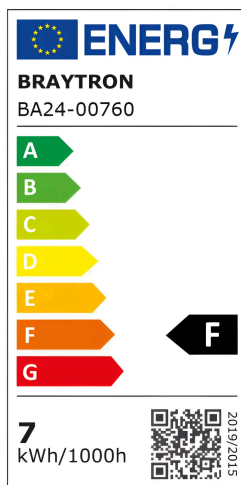

## TECHNICAL DATA SHEET

MODEL	BA24-00760
DESCRIPTION	BRY-ADVANCE-7W-GU5.3-110D-3000K-LED BULB

BRAYTRON SRL

MUNICIPIUL BUCUREȘTI, SECTOR 6, BLD. IULIU MANIU, NR.616, CORP B, ET.1,BUCUREȘTI,Sector 6(RO)  
info@braytron.com  
www.braytron.com

### General Characteristics

Model No	:	BA24-00760
Main Family	:	Bulbs & Tubes
Sub Family	:	MR16 Bulbs
Type	:	GU5.3
Body Color	:	White
Lamp Shape	:	Non-Directional
Dimmable	:	Not-Dimmable
Light Source	:	LED
Socket	:	GU5.3
Warranty	:	2 Years
Class	:	CLASS II
IP	:	IP20

### Product Characteristics

Wattage	:	7
Color Temperature	:	3000K
Quse Lumen	:	580
Color Rendering Index (CRI)	:	≥80
Energy Efficiency Level	:	G
Beam Angle	:	110°
Equivalent	:	70 w

### Dimensions & Weight

Diameter	:	50 mm
P. Height	:	48 mm
Weight	:	21 gr