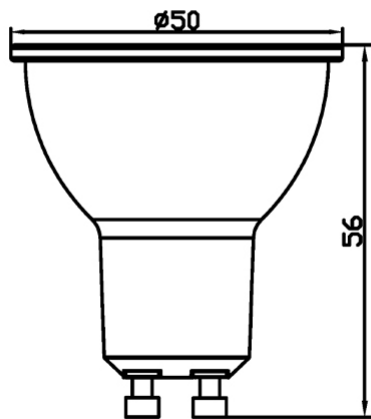

Braytron

TECHNICAL DATA SHEET

| | |
|-------------|--------------------------------------|
| MODEL | BA25-00757 |
| DESCRIPTION | BRY-ADVANCE-7W-GU10-38D-AMB-LED BULB |

BRAYTRON SRL

MUNICIPIUL BUCUREȘTI, SECTOR 6, BLD. IULIU MANIU, NR.616, CORP B, ET.1,BUCUREȘTI, Sector 6(RO)
info@braytron.com
www.braytron.com

General Characteristics

| | | |
|--------------|---|---------------|
| Model No | : | BA25-00757 |
| Main Family | : | Bulbs & Tubes |
| Sub Family | : | GU10 Bulbs |
| Type | : | GU10 |
| Body Color | : | White |
| Dimmable | : | Not-Dimmable |
| Light Source | : | LED |
| Socket | : | GU10 |
| Warranty | : | 2 Years |

Product Characteristics

| | | |
|-------------------|---|-------|
| Wattage | : | 7 |
| Color Temperature | : | Amber |
| Beam Angle | : | 38° |

Electrical Characteristics

| | | |
|---------------------|---|------------------|
| Lifetime | : | 15000 h |
| Voltage | : | 220-240V 50/60Hz |
| Material | : | PA+PC |
| Working Temperature | : | -20°C ~ +40°C |

Dimensions & Weight

| | | |
|-----------|---|-------|
| Diameter | : | 50 mm |
| P. Height | : | 56 mm |
| Weight | : | 30 gr |

Package Informations

| | | |
|---------|---|---------------|
| N.W. | : | 3,1 kgs |
| G.W. | : | 4,7 kgs |
| PCS/CTN | : | 100 |
| Length | : | 54 cm |
| Width | : | 28 cm |
| Height | : | 14,8 cm |
| EAN | : | 5949097715488 |