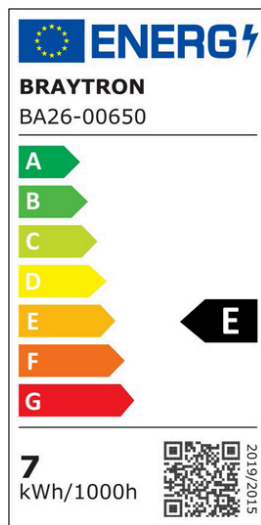

## TECHNICAL DATA SHEET

MODEL	BA26-00650
DESCRIPTION	BRY-PREMIUM-6,5W-GU10-38D-3000K-LED BULB

BRAYTRON SRL

MUNICIPIUL BUCUREȘTI, SECTOR 6, BLD. IULIU MANIU, NR.616, CORP B, ET.1,BUCUREȘTI,Sector 6(RO)  
info@braytron.com  
www.braytron.com

## General Characteristics

Model No	:	BA26-00650
Main Family	:	Bulbs & Tubes
Sub Family	:	GU10 Bulbs
Type	:	GU10
Body Color	:	White
Socket	:	GU10
Warranty	:	2 Years

## Product Characteristics

Wattage	:	6.5
Color Temperature	:	3000K
Quse Lumen	:	750
Energy Efficiency Level	:	F
Equivalent	:	70 w