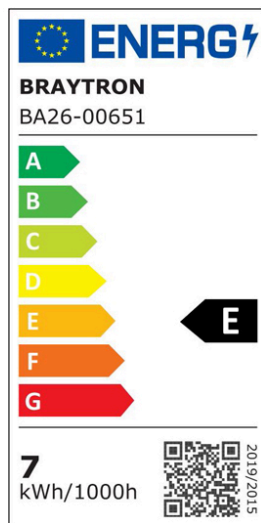

## TECHNICAL DATA SHEET

MODEL	BA26-00651
DESCRIPTION	BRY-PREMIUM-6,5W-GU10-38D-4000K-LED BULB

BRAYTRON SRL

MUNICIPIUL BUCUREȘTI, SECTOR 6, BLD. IULIU MANIU, NR.616, CORP B, ET.1,BUCUREȘTI, Sector 6(RO)  
info@braytron.com  
www.braytron.com

## General Characteristics

Model No	:	BA26-00651
Main Family	:	Bulbs & Tubes
Sub Family	:	GU10 Bulbs
Type	:	GU10
Body Color	:	White
Socket	:	GU10
Warranty	:	2 Years

## Product Characteristics

Wattage	:	6.5
Color Temperature	:	4000K
Quse Lumen	:	750
Energy Efficiency Level	:	F
Equivalent	:	70 w

## Dimensions & Weight

Diameter	:	50 mm
P. Height	:	56 mm
Weight	:	33 gr