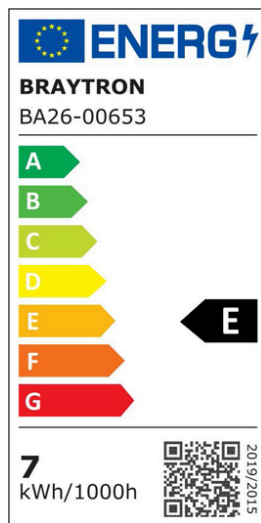

Braytron

TECHNICAL DATA SHEET

| | |
|-------------|------------------------------------------|
| MODEL | BA26-00653 |
| DESCRIPTION | BRY-PREMIUM-6,5W-GU10-38D-6500K-LED BULB |

BRAYTRON SRL

MUNICIPIUL BUCUREȘTI, SECTOR 6, BLD. IULIU MANIU, NR.616, CORP B, ET.1,BUCUREȘTI, Sector 6(RO)
info@braytron.com
www.braytron.com

General Characteristics

| | | |
|-------------|---|---------------|
| Model No | : | BA26-00653 |
| Main Family | : | Bulbs & Tubes |
| Sub Family | : | GU10 Bulbs |
| Type | : | GU10 |
| Body Color | : | White |
| Socket | : | GU10 |
| Warranty | : | 2 Years |

Product Characteristics

| | | |
|-------------------------|---|-------|
| Wattage | : | 6.5 |
| Color Temperature | : | 6500K |
| Quse Lumen | : | 750 |
| Energy Efficiency Level | : | F |
| Equivalent | : | 70 w |

Dimensions & Weight

| | | |
|-----------|---|-------|
| Diameter | : | 50 mm |
| P. Height | : | 56 mm |
| Weight | : | 33 gr |

Package Informations

| | | |
|---------|---|---------------|
| N.W. | : | 3,3 kgs |
| G.W. | : | 4,9 kgs |
| PCS/CTN | : | 100 |
| Length | : | 54 cm |
| Width | : | 28 cm |
| Height | : | 14,8 cm |
| EAN | : | 5949097723421 |