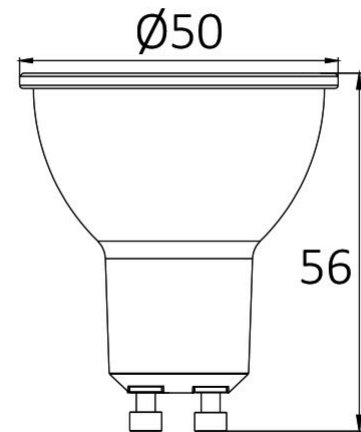

Braytron

TECHNICAL DATA SHEET

| | |
|-------------|------------------------------------------|
| MODEL | BA26-00653 |
| DESCRIPTION | BRY-PREMIUM-6,5W-GU10-38D-6500K-LED BULB |

BRAYTRON SRL

MUNICIPIUL BUCUREȘTI, SECTOR 6, BLD. IULIU MANIU, NR.616, CORP B, ET.1,BUCUREȘTI, Sector 6(RO)
info@braytron.com
www.braytron.com

General Characteristics

| | | |
|-------------|---|---------------|
| Model No | : | BA26-00653 |
| Main Family | : | Bulbs & Tubes |
| Sub Family | : | GU10 Bulbs |
| Type | : | GU10 |
| Body Color | : | White |
| Socket | : | GU10 |
| Warranty | : | 2 Years |

Product Characteristics

| | | |
|-------------------------|---|-------|
| Wattage | : | 6.5 |
| Color Temperature | : | 6500K |
| Quse Lumen | : | 750 |
| Energy Efficiency Level | : | F |
| Equivalent | : | 70 w |

Dimensions & Weight

| | | |
|-----------|---|-------|
| Diameter | : | 50 mm |
| P. Height | : | 56 mm |
| Weight | : | 33 gr |

Package Informations

| | | |
|---------|---|---------------|
| N.W. | : | 3,3 kgs |
| G.W. | : | 4,9 kgs |
| PCS/CTN | : | 100 |
| Length | : | 54 cm |
| Width | : | 28 cm |
| Height | : | 14,8 cm |
| EAN | : | 5949097723421 |