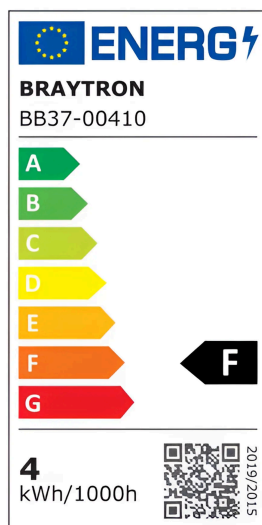

Braytron

TECHNICAL DATA SHEET

MODEL	BB37-00410
DESCRIPTION	BRY-ADVANCE-4W-E14-P45-AMB-2200K-LED BULB

BRAYTRON SRL

MUNICIPIUL BUCUREȘTI, SECTOR 6, BLD. IULIU MANIU, NR.616, CORP B, ET.1,BUCUREȘTI, Sector 6(RO)
info@braytron.com
www.braytron.com

General Characteristics

Model No	:	BB37-00410
Main Family	:	Bulbs & Tubes
Sub Family	:	Filament Bulbs
Type	:	P45
Lamp Shape	:	Non-Directional
Dimmable	:	Not-Dimmable
Light Source	:	LED
Socket	:	E14
Warranty	:	2 Years
Class	:	CLASS II
IP	:	IP20

Product Characteristics

Wattage	:	4
Color Temperature	:	2200K
Quse Lumen	:	360
Color Rendering Index (CRI)	:	≥80
Energy Efficiency Level	:	F
Beam Angle	:	360°
Equivalent	:	32 w

Electrical Characteristics

Lifetime	:	15000 h
Voltage	:	220-240V 50/60Hz
Power Factor	:	>0,5
Material	:	Glass
Working Temperature	:	-20°C ~ +40°C

Dimensions & Weight

Diameter	:	45 mm
P. Height	:	78 mm
Weight	:	14 gr

Package Informations