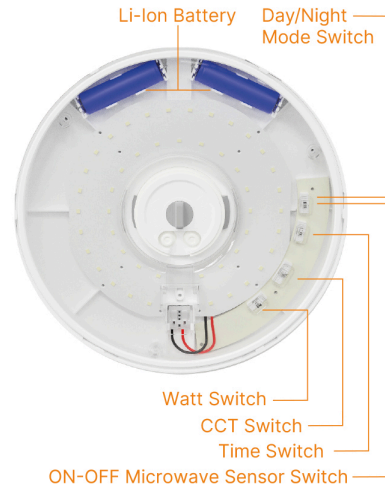

# Braytron

TEKNIK VERI SAYFASI

MODEL BC15-00580

AÇIKLAMA BRY-GRANDE-RND-20W-5IN1-SNS-KIT-IP54-CEILING LIGHT

IP54

Li-Ion Battery

SENSOR

POWER ADJUSTABLE

5 CCT

**Braytron**

LED

IP54

Li-Ion Battery Day/Night Mode Switch

LED SENSOR CEILING FIXTURE

20w - 2000lm  
MODEL NO: BC15-00580

Touch Test Button

Watt Switch  
CCT Switch  
Time Switch  
ON-OFF Microwave Sensor Switch

**Microwave Sensor**

- Detection Distance 4m-5m
- Time Adjustable 30sec - 60sec - 120sec
- Sensor Function DAY MODE NIGHT MODE

**5 CCT SWITCH**  
2700K-3000K-4000K-5000K-6500K

**POWER ADJUSTABLE**  
10w-15w-20w

**Li-Ion Battery**  
Charging Time: 8h  
Working Time: 4h

Ø280  
70

ON/OFF Switch Emergency Lamp

Connection Diagram 1  
AC 220 Load

BRAYTRON SRL

MUNICIPIUL BUCUREȘTI, SECTOR 6, BLD. IULIU MANIU, NR.616, CORP B, ET.1,BUCUREȘTI,Sector 6(RO)