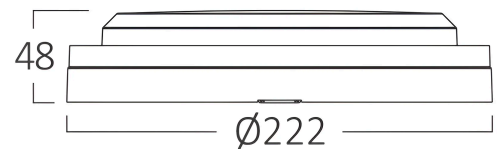

Braytron

FISA TEHNICA

MODEL BC18-10731

DESCRIERE BRY-BULKHEAD-25W-RND-BLC-6500K-IP65-LED BULKHEAD

BRAYTRON SRL

MUNICIPIUL BUCUREȘTI, SECTOR 6, BLD. IULIU MANIU, NR.616, CORP B, ET.1,BUCUREȘTI,Sector 6(RO)
info@braytron.com
www.braytron.com

General Characteristics

Model No	:	BC18-10731
Main Family	:	Outdoor Lighting
Sub Family	:	LED Bulkhead
Type	:	Bulkhead
Body Color	:	Black
Lamp Shape	:	Non-Directional
Dimmable	:	Not-Dimmable
Light Source	:	LED
Warranty	:	2 Years
Class	:	CLASS II
IP	:	IP65

Product Characteristics

Wattage	:	25
Color Temperature	:	6500K
Quse Lumen	:	2250
Color Rendering Index (CRI)	:	≥80
Energy Efficiency Level	:	F
Beam Angle	:	120°

Electrical Characteristics

Lifetime	:	20000 h
Voltage	:	220-240V 50/60Hz
Power Factor	:	>0,5
Material	:	PP+PP
Working Temperature	:	-20°C ~ +40°C

Dimensions & Weight

Diameter	:	222 mm
P. Height	:	48 mm
Weight	:	285 gr

Package Informations

N.W.	:	5,7 kgs
G.W.	:	8,3 kgs
PCS/CTN	:	20
Length	:	46,8 cm
Width	:	28 cm
Height	:	48,5 cm
EAN	:	5949097747465