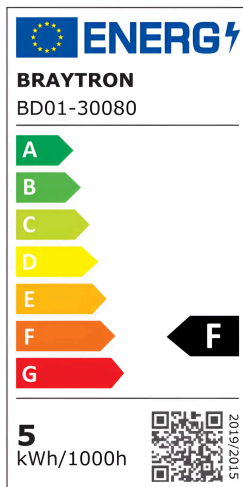

Braytron

TECHNICAL DATA SHEET

MODEL	BD01-30080
DESCRIPTION	BRY-SPOTLED G5-5W-WHT+WHT-3IN1-LED SPOTLIGHT

BRAYTRON SRL

MUNICIPIUL BUCUREȘTI, SECTOR 6, BLD. IULIU MANIU, NR.616, CORP B, ET.1,BUCUREȘTI, Sector 6(RO)
info@braytron.com
www.braytron.com

General Characteristics

Model No	:	BD01-30080
Main Family	:	Indoor Lighting
Sub Family	:	LED Spotlight
Type	:	Spotlight
Body Color	:	White-White
Lamp Shape	:	Directional
Dimmable	:	Not-Dimmable
Light Source	:	LED
Warranty	:	3 Years
Class	:	CLASS II
IP	:	IP20

Product Characteristics

Wattage	:	5
Color Temperature	:	3IN1
Quse Lumen	:	450
Color Rendering Index (CRI)	:	≥90
Energy Efficiency Level	:	F
Beam Angle	:	45°

Electrical Characteristics

Lifetime	:	25000 h
Voltage	:	220-240V 50/60Hz
Power Factor	:	>0,5
Material	:	PA+PC
Working Temperature	:	-20°C ~ +40°C

Dimensions & Weight

Diameter	:	75 mm
P. Height	:	30 mm
Cutout	:	58 mm
Weight	:	53 gr

Package Informations

N.W.	:	5,3 kgs
G.W.	:	7,9 kgs
PCS/CTN	:	100
Length	:	42 cm
Width	:	39,5 cm
Height	:	18 cm
EAN	:	5949097748578