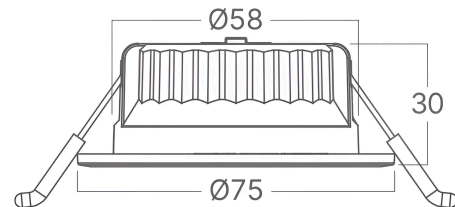

Braytron

TECHNICAL DATA SHEET

MODEL	BD01-30080
DESCRIPTION	BRY-SPOTLED G5-5W-WHT+WHT-3IN1-LED SPOTLIGHT

BRAYTRON SRL

MUNICIPIUL BUCUREȘTI, SECTOR 6, BLD. IULIU MANIU, NR.616, CORP B, ET.1,BUCUREȘTI, Sector 6(RO)
info@braytron.com
www.braytron.com

General Characteristics

Model No	:	BD01-30080
Main Family	:	Indoor Lighting
Sub Family	:	LED Spotlight
Type	:	Spotlight
Body Color	:	White-White
Lamp Shape	:	Directional
Dimmable	:	Not-Dimmable
Light Source	:	LED
Warranty	:	3 Years
Class	:	CLASS II
IP	:	IP20

Product Characteristics

Wattage	:	5
Color Temperature	:	3IN1
Quse Lumen	:	450
Color Rendering Index (CRI)	:	≥90
Energy Efficiency Level	:	F
Beam Angle	:	45°

Electrical Characteristics

Lifetime	:	25000 h
Voltage	:	220-240V 50/60Hz
Power Factor	:	>0,5
Material	:	PA+PC
Working Temperature	:	-20°C ~ +40°C

Dimensions & Weight

Diameter	:	75 mm
P. Height	:	30 mm
Cutout	:	58 mm
Weight	:	53 gr

Package Informations

N.W.	:	5,3 kgs
G.W.	:	7,9 kgs
PCS/CTN	:	100
Length	:	42 cm
Width	:	39,5 cm
Height	:	18 cm
EAN	:	5949097748578