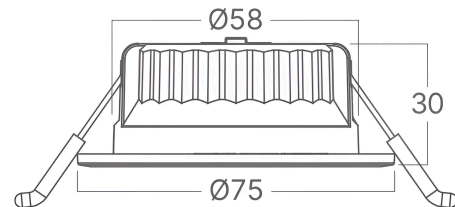

Braytron

TECHNICAL DATA SHEET

MODEL	BD01-30081
DESCRIPTION	BRY-SPOTLED G5-5W-WHT+BLC-3IN1-LED SPOTLIGHT

BRAYTRON SRL

MUNICIPIUL BUCUREȘTI, SECTOR 6, BLD. IULIU MANIU, NR.616, CORP B, ET.1,BUCUREȘTI, Sector 6(RO)
info@braytron.com
www.braytron.com

General Characteristics

Model No	:	BD01-30081
Main Family	:	Indoor Lighting
Sub Family	:	LED Spotlight
Type	:	Spotlight
Body Color	:	White-Black
Lamp Shape	:	Directional
Dimmable	:	Not-Dimmable
Light Source	:	LED
Warranty	:	3 Years
Class	:	CLASS II
IP	:	IP20

Product Characteristics

Wattage	:	5
Color Temperature	:	3IN1
Quse Lumen	:	450
Color Rendering Index (CRI)	:	≥90
Energy Efficiency Level	:	F
Beam Angle	:	45°

Electrical Characteristics

Lifetime	:	25000 h
Voltage	:	220-240V 50/60Hz
Power Factor	:	>0,5
Material	:	PA+PC
Working Temperature	:	-20°C ~ +40°C

Dimensions & Weight

Diameter	:	75 mm
P. Height	:	30 mm
Cutout	:	58 mm
Weight	:	53 gr

Package Informations

N.W.	:	5,3 kgs
G.W.	:	7,9 kgs
PCS/CTN	:	100
Length	:	42 cm
Width	:	39,5 cm
Height	:	18 cm
EAN	:	5949097748585