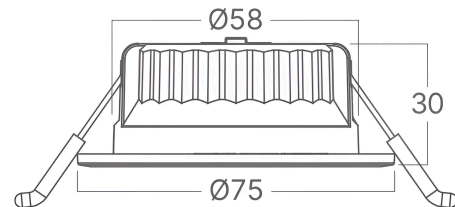

Braytron

TECHNICAL DATA SHEET

MODEL	BD01-30082
DESCRIPTION	BRY-SPOTLED G5-5W-BLC+BLC-3IN1-LED SPOTLIGHT

BRAYTRON SRL

MUNICIPIUL BUCUREȘTI, SECTOR 6, BLD. IULIU MANIU, NR.616, CORP B, ET.1,BUCUREȘTI, Sector 6(RO)
info@braytron.com
www.braytron.com

General Characteristics

Model No	:	BD01-30082
Main Family	:	Indoor Lighting
Sub Family	:	LED Spotlight
Type	:	Spotlight
Body Color	:	Black-Black
Lamp Shape	:	Directional
Dimmable	:	Not-Dimmable
Light Source	:	LED
Warranty	:	3 Years
Class	:	CLASS II
IP	:	IP20

Product Characteristics

Wattage	:	5
Color Temperature	:	3IN1
Quse Lumen	:	450
Color Rendering Index (CRI)	:	≥90
Energy Efficiency Level	:	F
Beam Angle	:	45°

Electrical Characteristics

Lifetime	:	25000 h
Voltage	:	220-240V 50/60Hz
Power Factor	:	>0,5
Material	:	PA+PC
Working Temperature	:	-20°C ~ +40°C

Dimensions & Weight

Diameter	:	75 mm
P. Height	:	30 mm
Cutout	:	58 mm
Weight	:	53 gr

Package Informations

N.W.	:	5,3 kgs
G.W.	:	7,9 kgs
PCS/CTN	:	100
Length	:	42 cm
Width	:	39,5 cm
Height	:	18 cm
EAN	:	5949097748592