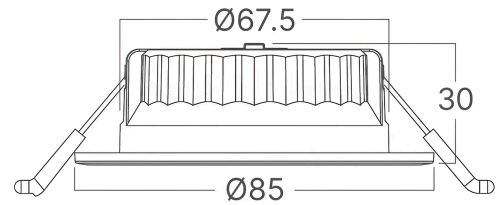

Braytron

TECHNICAL DATA SHEET

| | |
|-------------|---|
| MODEL | BD01-30180 |
| DESCRIPTION | BRY-G6 D85-7W-RND-WHT/WHT-3IN1-IP20-LED SPOTLIGHT |

BRAYTRON SRL

MUNICIPIUL BUCUREȘTI, SECTOR 6, BLD. IULIU MANIU, NR.616, CORP B, ET.1,BUCUREȘTI, Sector 6(RO)
info@braytron.com
www.braytron.com

General Characteristics

| | | |
|--------------|---|-----------------|
| Model No | : | BD01-30180 |
| Main Family | : | Indoor Lighting |
| Sub Family | : | LED Spotlight |
| Type | : | Spotlight |
| Body Color | : | White-White |
| Lamp Shape | : | Directional |
| Dimmable | : | Not-Dimmable |
| Light Source | : | LED |
| Warranty | : | 3 Years |
| Class | : | CLASS II |
| IP | : | IP20 |

Dimensions & Weight

| | | |
|-----------|---|-------|
| Diameter | : | 85 mm |
| P. Height | : | 30 mm |
| Cutout | : | 68 mm |
| Weight | : | 64 gr |

Package Informations

| | | |
|---------|---|---------------|
| N.W. | : | 4,7 kgs |
| G.W. | : | 6,7 kgs |
| PCS/CTN | : | 60 |
| Length | : | 49 cm |
| Width | : | 30 cm |
| Height | : | 20,5 cm |
| EAN | : | 5949097748479 |