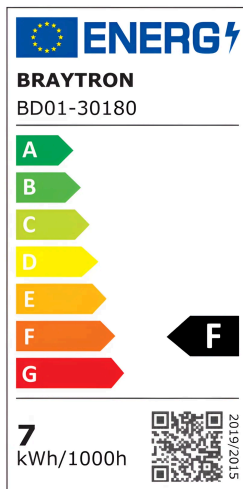

Braytron

TECHNICAL DATA SHEET

| | |
|-------------|---|
| MODEL | BD01-30180 |
| DESCRIPTION | BRY-G6 D85-7W-RND-WHT/WHT-3IN1-IP20-LED SPOTLIGHT |

BRAYTRON SRL

MUNICIPIUL BUCUREȘTI, SECTOR 6, BLD. IULIU MANIU, NR.616, CORP B, ET.1,BUCUREȘTI, Sector 6(RO)
info@braytron.com
www.braytron.com

General Characteristics

| | | |
|--------------|---|-----------------|
| Model No | : | BD01-30180 |
| Main Family | : | Indoor Lighting |
| Sub Family | : | LED Spotlight |
| Type | : | Spotlight |
| Body Color | : | White-White |
| Lamp Shape | : | Directional |
| Dimmable | : | Not-Dimmable |
| Light Source | : | LED |
| Warranty | : | 3 Years |
| Class | : | CLASS II |
| IP | : | IP20 |

Product Characteristics

| | | |
|-----------------------------|---|------|
| Wattage | : | 7 |
| Color Temperature | : | 3IN1 |
| Quse Lumen | : | 680 |
| Color Rendering Index (CRI) | : | ≥90 |
| Energy Efficiency Level | : | F |
| Beam Angle | : | 45° |