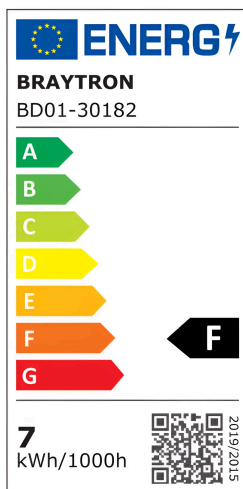

Braytron

TECHNICAL DATA SHEET

MODEL

BD01-30182

DESCRIPTION

BRY-G6 D85-7W-RND-BLC/BLC-3IN1-IP20-LED SPOTLIGHT

BRAYTRON SRL

MUNICIPIUL BUCUREȘTI, SECTOR 6, BLD. IULIU MANIU, NR.616, CORP B, ET.1,BUCUREȘTI,Sector 6(RO)
info@braytron.com
www.braytron.com

General Characteristics

Model No	:	BD01-30182
Main Family	:	Indoor Lighting
Sub Family	:	LED Spotlight
Type	:	Spotlight
Body Color	:	Black-Black
Lamp Shape	:	Directional
Dimmable	:	Not-Dimmable
Light Source	:	LED
Warranty	:	3 Years
Class	:	CLASS II
IP	:	IP20

Product Characteristics

Wattage	:	7
Color Temperature	:	3IN1
Quse Lumen	:	680
Color Rendering Index (CRI)	:	≥90
Energy Efficiency Level	:	F
Beam Angle	:	45°

Electrical Characteristics

Lifetime	:	25000 h
Voltage	:	220-240V 50/60Hz
Power Factor	:	>0,5
Material	:	PA+PC
Working Temperature	:	-20°C ~ +40°C

Dimensions & Weight

Diameter	:	85 mm
P. Height	:	30 mm
Cutout	:	68 mm
Weight	:	64 gr

Package Informations

N.W.	:	4,7 kgs
G.W.	:	6,7 kgs
PCS/CTN	:	60
Length	:	49 cm
Width	:	30 cm
Height	:	20,5 cm
EAN	:	5949097748493