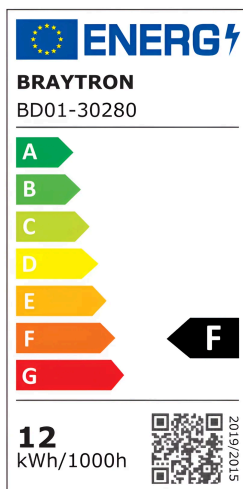

Braytron

TECHNICAL DATA SHEET

MODEL

BD01-30280

DESCRIPTION

BRY-G6 D115-12W-RND-WHT/WHT-3IN1-IP20-LED SPOTLIGHT

BRAYTRON SRL

MUNICIPIUL BUCUREȘTI, SECTOR 6, BLD. IULIU MANIU, NR.616, CORP B, ET.1,BUCUREȘTI, Sector 6(RO)
info@braytron.com
www.braytron.com

General Characteristics

Model No	:	BD01-30280
Main Family	:	Indoor Lighting
Sub Family	:	LED Spotlight
Type	:	Spotlight
Body Color	:	White-White
Lamp Shape	:	Directional
Dimmable	:	Not-Dimmable
Light Source	:	LED
Warranty	:	3 Years
Class	:	CLASS II
IP	:	IP20
IK	:	IK06

Product Characteristics

Wattage	:	12
Color Temperature	:	3IN1
Quse Lumen	:	1100
Color Rendering Index (CRI)	:	≥90
Energy Efficiency Level	:	F
Beam Angle	:	45°

Electrical Characteristics

Lifetime	:	25000 h
Voltage	:	220-240V 50/60Hz
Power Factor	:	>0,5
Material	:	PA+PC
Working Temperature	:	-20°C ~ +40°C

Dimensions & Weight

Diameter	:	115 mm
P. Height	:	30 mm
Cutout	:	88 mm

Package Informations

PCS/CTN	:	50
Length	:	61,5 cm
Width	:	26,5 cm
Height	:	25 cm
EAN	:	5949097749711