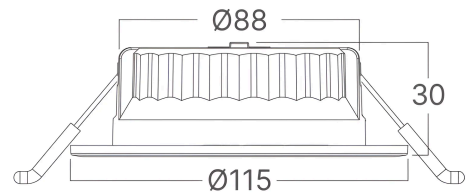

Braytron

TECHNICAL DATA SHEET

MODEL

BD01-30280

DESCRIPTION

BRY-G6 D115-12W-RND-WHT/WHT-3IN1-IP20-LED SPOTLIGHT

BRAYTRON SRL

MUNICIPIUL BUCUREȘTI, SECTOR 6, BLD. IULIU MANIU, NR.616, CORP B, ET.1,BUCUREȘTI, Sector 6(RO)
info@braytron.com
www.braytron.com

General Characteristics

Model No	:	BD01-30280
Main Family	:	Indoor Lighting
Sub Family	:	LED Spotlight
Type	:	Spotlight
Body Color	:	White-White
Lamp Shape	:	Directional
Dimmable	:	Not-Dimmable
Light Source	:	LED
Warranty	:	3 Years
Class	:	CLASS II
IP	:	IP20
IK	:	IK06

Dimensions & Weight

Diameter	:	115 mm
P. Height	:	30 mm
Cutout	:	88 mm

Package Informations

PCS/CTN	:	50
Length	:	61,5 cm
Width	:	26,5 cm
Height	:	25 cm
EAN	:	5949097749711