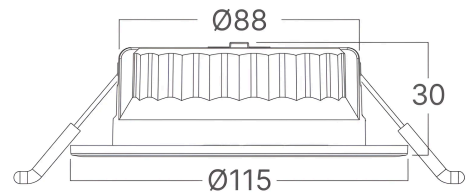

Braytron

TECHNICAL DATA SHEET

| | |
|-------------|---|
| MODEL | BD01-30281 |
| DESCRIPTION | BRY-G6 D115-12W-RND-WHT/BLC-3IN1-IP20-LED SPOTLIGHT |

BRAYTRON SRL

MUNICIPIUL BUCUREȘTI, SECTOR 6, BLD. IULIU MANIU, NR.616, CORP B, ET.1,BUCUREȘTI, Sector 6(RO)
info@braytron.com
www.braytron.com

General Characteristics

| | | |
|--------------|---|-----------------|
| Model No | : | BD01-30281 |
| Main Family | : | Indoor Lighting |
| Sub Family | : | LED Spotlight |
| Type | : | Spotlight |
| Body Color | : | White-Black |
| Lamp Shape | : | Directional |
| Dimmable | : | Not-Dimmable |
| Light Source | : | LED |
| Warranty | : | 3 Years |
| Class | : | CLASS II |
| IP | : | IP20 |
| IK | : | IK06 |

Dimensions & Weight

| | | |
|-----------|---|--------|
| Diameter | : | 115 mm |
| P. Height | : | 30 mm |
| Cutout | : | 88 mm |

Package Informations

| | | |
|---------|---|---------------|
| PCS/CTN | : | 50 |
| Length | : | 61,5 cm |
| Width | : | 26,5 cm |
| Height | : | 25 cm |
| EAN | : | 5949097749728 |