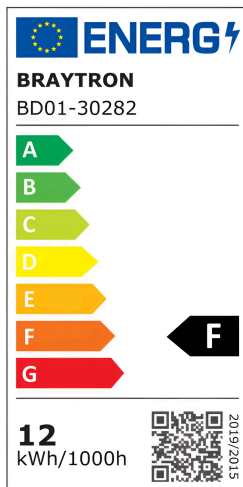

Braytron

TECHNICAL DATA SHEET

MODEL	BD01-30282
DESCRIPTION	BRY-G6 D115-12W-RND-BLC/BLC-3IN1-IP20-LED SPOTLIGHT

BRAYTRON SRL

MUNICIPIUL BUCUREȘTI, SECTOR 6, BLD. IULIU MANIU, NR.616, CORP B, ET.1,BUCUREȘTI, Sector 6(RO)
info@braytron.com
www.braytron.com

General Characteristics

Model No	:	BD01-30282
Main Family	:	Indoor Lighting
Sub Family	:	LED Spotlight
Type	:	Spotlight
Body Color	:	Black-Black
Lamp Shape	:	Directional
Dimmable	:	Not-Dimmable
Light Source	:	LED
Warranty	:	3 Years
Class	:	CLASS II
IP	:	IP20
IK	:	IK06

Product Characteristics

Wattage	:	12
Color Temperature	:	3IN1
Quse Lumen	:	1100
Color Rendering Index (CRI)	:	≥90
Energy Efficiency Level	:	F
Beam Angle	:	45°

Electrical Characteristics

Lifetime	:	25000 h
Voltage	:	220-240V 50/60Hz
Power Factor	:	>0,5
Material	:	PA+PC
Working Temperature	:	-20°C ~ +40°C

Dimensions & Weight

Diameter	:	115 mm
P. Height	:	30 mm
Cutout	:	88 mm

Package Informations

PCS/CTN	:	50
Length	:	61,5 cm
Width	:	26,5 cm
Height	:	25 cm
EAN	:	5949097749735