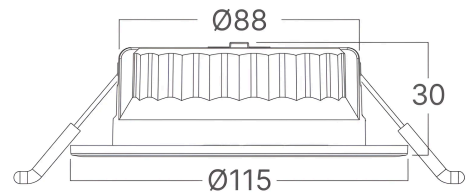

Braytron

TECHNICAL DATA SHEET

MODEL	BD01-30282
DESCRIPTION	BRY-G6 D115-12W-RND-BLC/BLC-3IN1-IP20-LED SPOTLIGHT

BRAYTRON SRL

MUNICIPIUL BUCUREȘTI, SECTOR 6, BLD. IULIU MANIU, NR.616, CORP B, ET.1,BUCUREȘTI, Sector 6(RO)
info@braytron.com
www.braytron.com

General Characteristics

Model No	:	BD01-30282
Main Family	:	Indoor Lighting
Sub Family	:	LED Spotlight
Type	:	Spotlight
Body Color	:	Black-Black
Lamp Shape	:	Directional
Dimmable	:	Not-Dimmable
Light Source	:	LED
Warranty	:	3 Years
Class	:	CLASS II
IP	:	IP20
IK	:	IK06

Dimensions & Weight

Diameter	:	115 mm
P. Height	:	30 mm
Cutout	:	88 mm

Package Informations

PCS/CTN	:	50
Length	:	61,5 cm
Width	:	26,5 cm
Height	:	25 cm
EAN	:	5949097749735