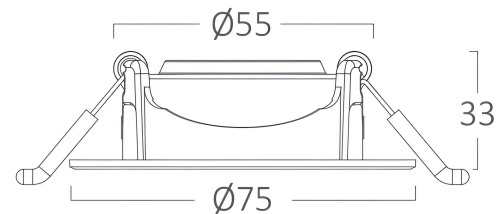

Braytron

TECHNICAL DATA SHEET

MODEL	BD02-00381
DESCRIPTION	BRY-SPOTLED G1-3W-RND-BLC-3IN1-LED SPOTLIGHT

BRAYTRON SRL

MUNICIPIUL BUCUREȘTI, SECTOR 6, BLD. IULIU MANIU, NR.616, CORP B, ET.1,BUCUREȘTI,Sector 6(RO)
info@braytron.com
www.braytron.com

General Characteristics

Model No	:	BD02-00381
Main Family	:	Indoor Lighting
Sub Family	:	LED Spotlight
Type	:	Spotlight
Body Color	:	Black
Lamp Shape	:	Directional
Dimmable	:	Not-Dimmable
Light Source	:	LED
Warranty	:	2 Years
Class	:	CLASS II
IP	:	IP20

Dimensions & Weight

Diameter	:	75 mm
P. Height	:	33 mm
Cutout	:	55 mm
Weight	:	46 gr

Package Informations

N.W.	:	4,6 kgs
G.W.	:	6,9 kgs
PCS/CTN	:	100
Length	:	42,5 cm
Width	:	43 cm
Height	:	18 cm
EAN	:	5949097746543