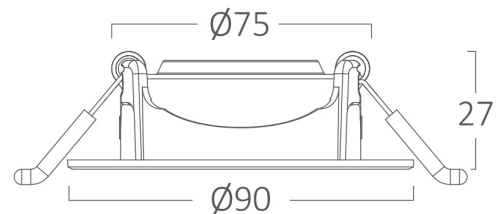

BRAYTRON SRL

MUNICIPIUL BUCUREȘTI, SECTOR 6, BLD. IULIU MANIU, NR.616, CORP B, ET.1,BUCUREȘTI, Sector 6(RO)
info@braytron.com
www.braytron.com