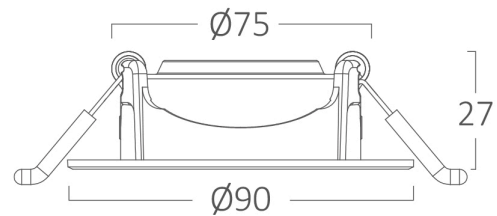

Braytron

TECHNICAL DATA SHEET

MODEL	BD02-00681
DESCRIPTION	BRY-SPOTLED G1-7W-RND-BLC-3IN1-LED SPOTLIGHT

3 CCT

BRAYTRON SRL

MUNICIPIUL BUCUREȘTI, SECTOR 6, BLD. IULIU MANIU, NR.616, CORP B, ET.1,BUCUREȘTI, Sector 6(RO)
info@braytron.com
www.braytron.com

General Characteristics

Model No	:	BD02-00681
Main Family	:	Indoor Lighting
Sub Family	:	LED Spotlight
Type	:	Spotlight
Body Color	:	Black
Lamp Shape	:	Directional
Warranty	:	2 Years
Class	:	CLASS II
IP	:	IP20

Dimensions & Weight

Diameter	:	90 mm
P. Height	:	27 mm
Cutout	:	75 mm
Weight	:	57 gr

Package Informations

N.W.	:	5,7 kgs
G.W.	:	8,6 kgs
PCS/CTN	:	100
Length	:	50 cm
Width	:	39 cm
Height	:	21,3 cm
EAN	:	5949097740985