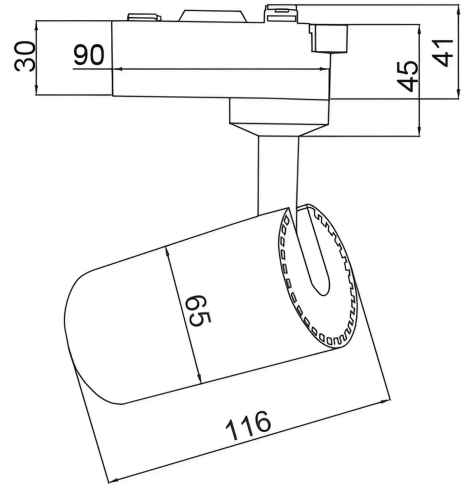

Braytron

TECHNICAL DATA SHEET

MODEL	BD40-00101
DESCRIPTION	BRY-SHOPLINE-A15-15W-COB-BLC-3000K-TRACKLIGHT

BRAYTRON SRL

MUNICIPIUL BUCUREȘTI, SECTOR 6, BLD. IULIU MANIU, NR.616, CORP B, ET.1,BUCUREȘTI, Sector 6(RO)
info@braytron.com
www.braytron.com

General Characteristics

Model No	:	BD40-00101
Main Family	:	Track Lighting
Sub Family	:	LED Tracklight
Type	:	Track
Body Color	:	Black
Lamp Shape	:	Directional
Dimmable	:	Not-Dimmable
Light Source	:	LED
Socket	:	2 WIRES
Warranty	:	2 Years
Class	:	Class II
IP	:	IP20

Product Characteristics

Wattage	:	15
Color Temperature	:	3000K
Quse Lumen	:	1120
Color Rendering Index (CRI)	:	≥80
Energy Efficiency Level	:	F
Beam Angle	:	24°

Electrical Characteristics

Lifetime	:	20000 h
Voltage	:	220-240V 50/60Hz
Power Factor	:	>0,5
Material	:	Aluminium
Working Temperature	:	-20°C ~ +40°C

Dimensions & Weight

Diameter	:	65 mm
P. Height	:	116 mm
Weight	:	265 gr

Package Informations

N.W.	:	6,36 kgs
G.W.	:	8,00 kgs
PCS/CTN	:	24
Length	:	433 mm
Width	:	335 mm
Height	:	280 mm
EAN	:	5949097724763