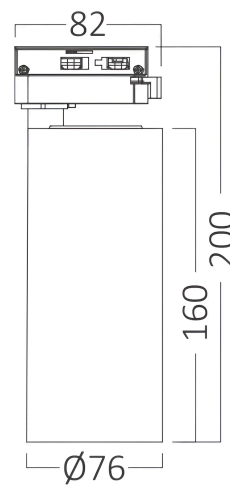

Braytron

TECHNICAL DATA SHEET

MODEL	BD40-00280
DESCRIPTION	BRY-SHOPLINE-E30-30W-2WRS-WHT-3IN1-TRACKLIGHT

BRAYTRON SRL

MUNICIPIUL BUCUREȘTI, SECTOR 6, BLD. IULIU MANIU, NR.616, CORP B, ET.1,BUCUREȘTI,Sector 6(RO)
info@braytron.com
www.braytron.com

General Characteristics

Model No	:	BD40-00280
Main Family	:	Track Lighting
Sub Family	:	LED Tracklight
Type	:	Track
Body Color	:	White-Black
Lamp Shape	:	Directional
Dimmable	:	Not-Dimmable
Light Source	:	LED
Socket	:	2 WIRES
Warranty	:	2 Years
Class	:	CLASS II
IP	:	IP20

Product Characteristics

Wattage	:	30
Color Temperature	:	3IN1
Quse Lumen	:	3420
Color Rendering Index (CRI)	:	≥80
Energy Efficiency Level	:	E
Beam Angle	:	38°

Electrical Characteristics

Lifetime	:	20000 h
Voltage	:	220-240V 50/60Hz
Power Factor	:	>0,5
Material	:	Aluminium+PC
Working Temperature	:	-20°C ~ +40°C

Dimensions & Weight

Diameter	:	76 mm
P. Height	:	200 mm
Weight	:	278 gr

Package Informations

N.W.	:	5,6 kgs
G.W.	:	7,15 kgs
PCS/CTN	:	20
Length	:	42,8 cm
Width	:	34,5 cm
Height	:	23,2 cm
EAN	:	5949097748059