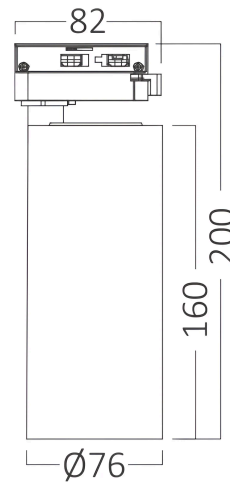

Braytron

TECHNICAL DATA SHEET

MODEL	BD40-00281
DESCRIPTION	BRY-SHOPLINE-E30-30W-2WRS-BLC-3IN1-TRACKLIGHT

BRAYTRON SRL

MUNICIPIUL BUCUREȘTI, SECTOR 6, BLD. IULIU MANIU, NR.616, CORP B, ET.1,BUCUREȘTI, Sector 6(RO)
info@braytron.com
www.braytron.com

General Characteristics

Model No	:	BD40-00281
Main Family	:	Track Lighting
Sub Family	:	LED Tracklight
Type	:	Track
Body Color	:	Black-Black
Lamp Shape	:	Directional
Dimmable	:	Not-Dimmable
Light Source	:	LED
Socket	:	2 WIRES
Warranty	:	2 Years
Class	:	CLASS II
IP	:	IP20

Product Characteristics

Wattage	:	30
Color Temperature	:	3IN1
Quse Lumen	:	3420
Color Rendering Index (CRI)	:	≥80
Energy Efficiency Level	:	E
Beam Angle	:	38°

Electrical Characteristics

Lifetime	:	20000 h
Voltage	:	220-240V 50/60Hz
Power Factor	:	>0,5
Material	:	Aluminium+PC
Working Temperature	:	-20°C ~ +40°C

Dimensions & Weight

Diameter	:	76 mm
P. Height	:	200 mm
Weight	:	278 gr

Package Informations

N.W.	:	5,6 kgs
G.W.	:	7,15 kgs
PCS/CTN	:	20
Length	:	42,8 cm
Width	:	34,5 cm
Height	:	23,2 cm
EAN	:	5949097743153