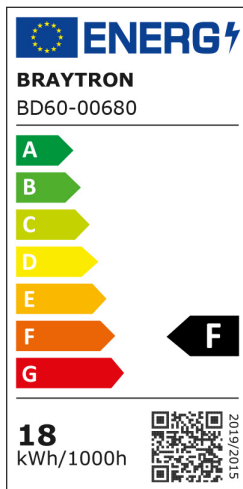

Braytron

TECHNICAL DATA SHEET

MODEL	BD60-00680
DESCRIPTION	BRY-M20-LNR600-18W-48VDC-3IN1-WHT-MAG. LINEAR

BRAYTRON SRL

MUNICIPIUL BUCUREȘTI, SECTOR 6, BLD. IULIU MANIU, NR.616, CORP B, ET.1,BUCUREȘTI, Sector 6(RO)
info@braytron.com
www.braytron.com

General Characteristics

Model No : BD60-00680
Main Family : Track Lighting
Sub Family : LED Magnetic

Package Informations

EAN : 5949097753633